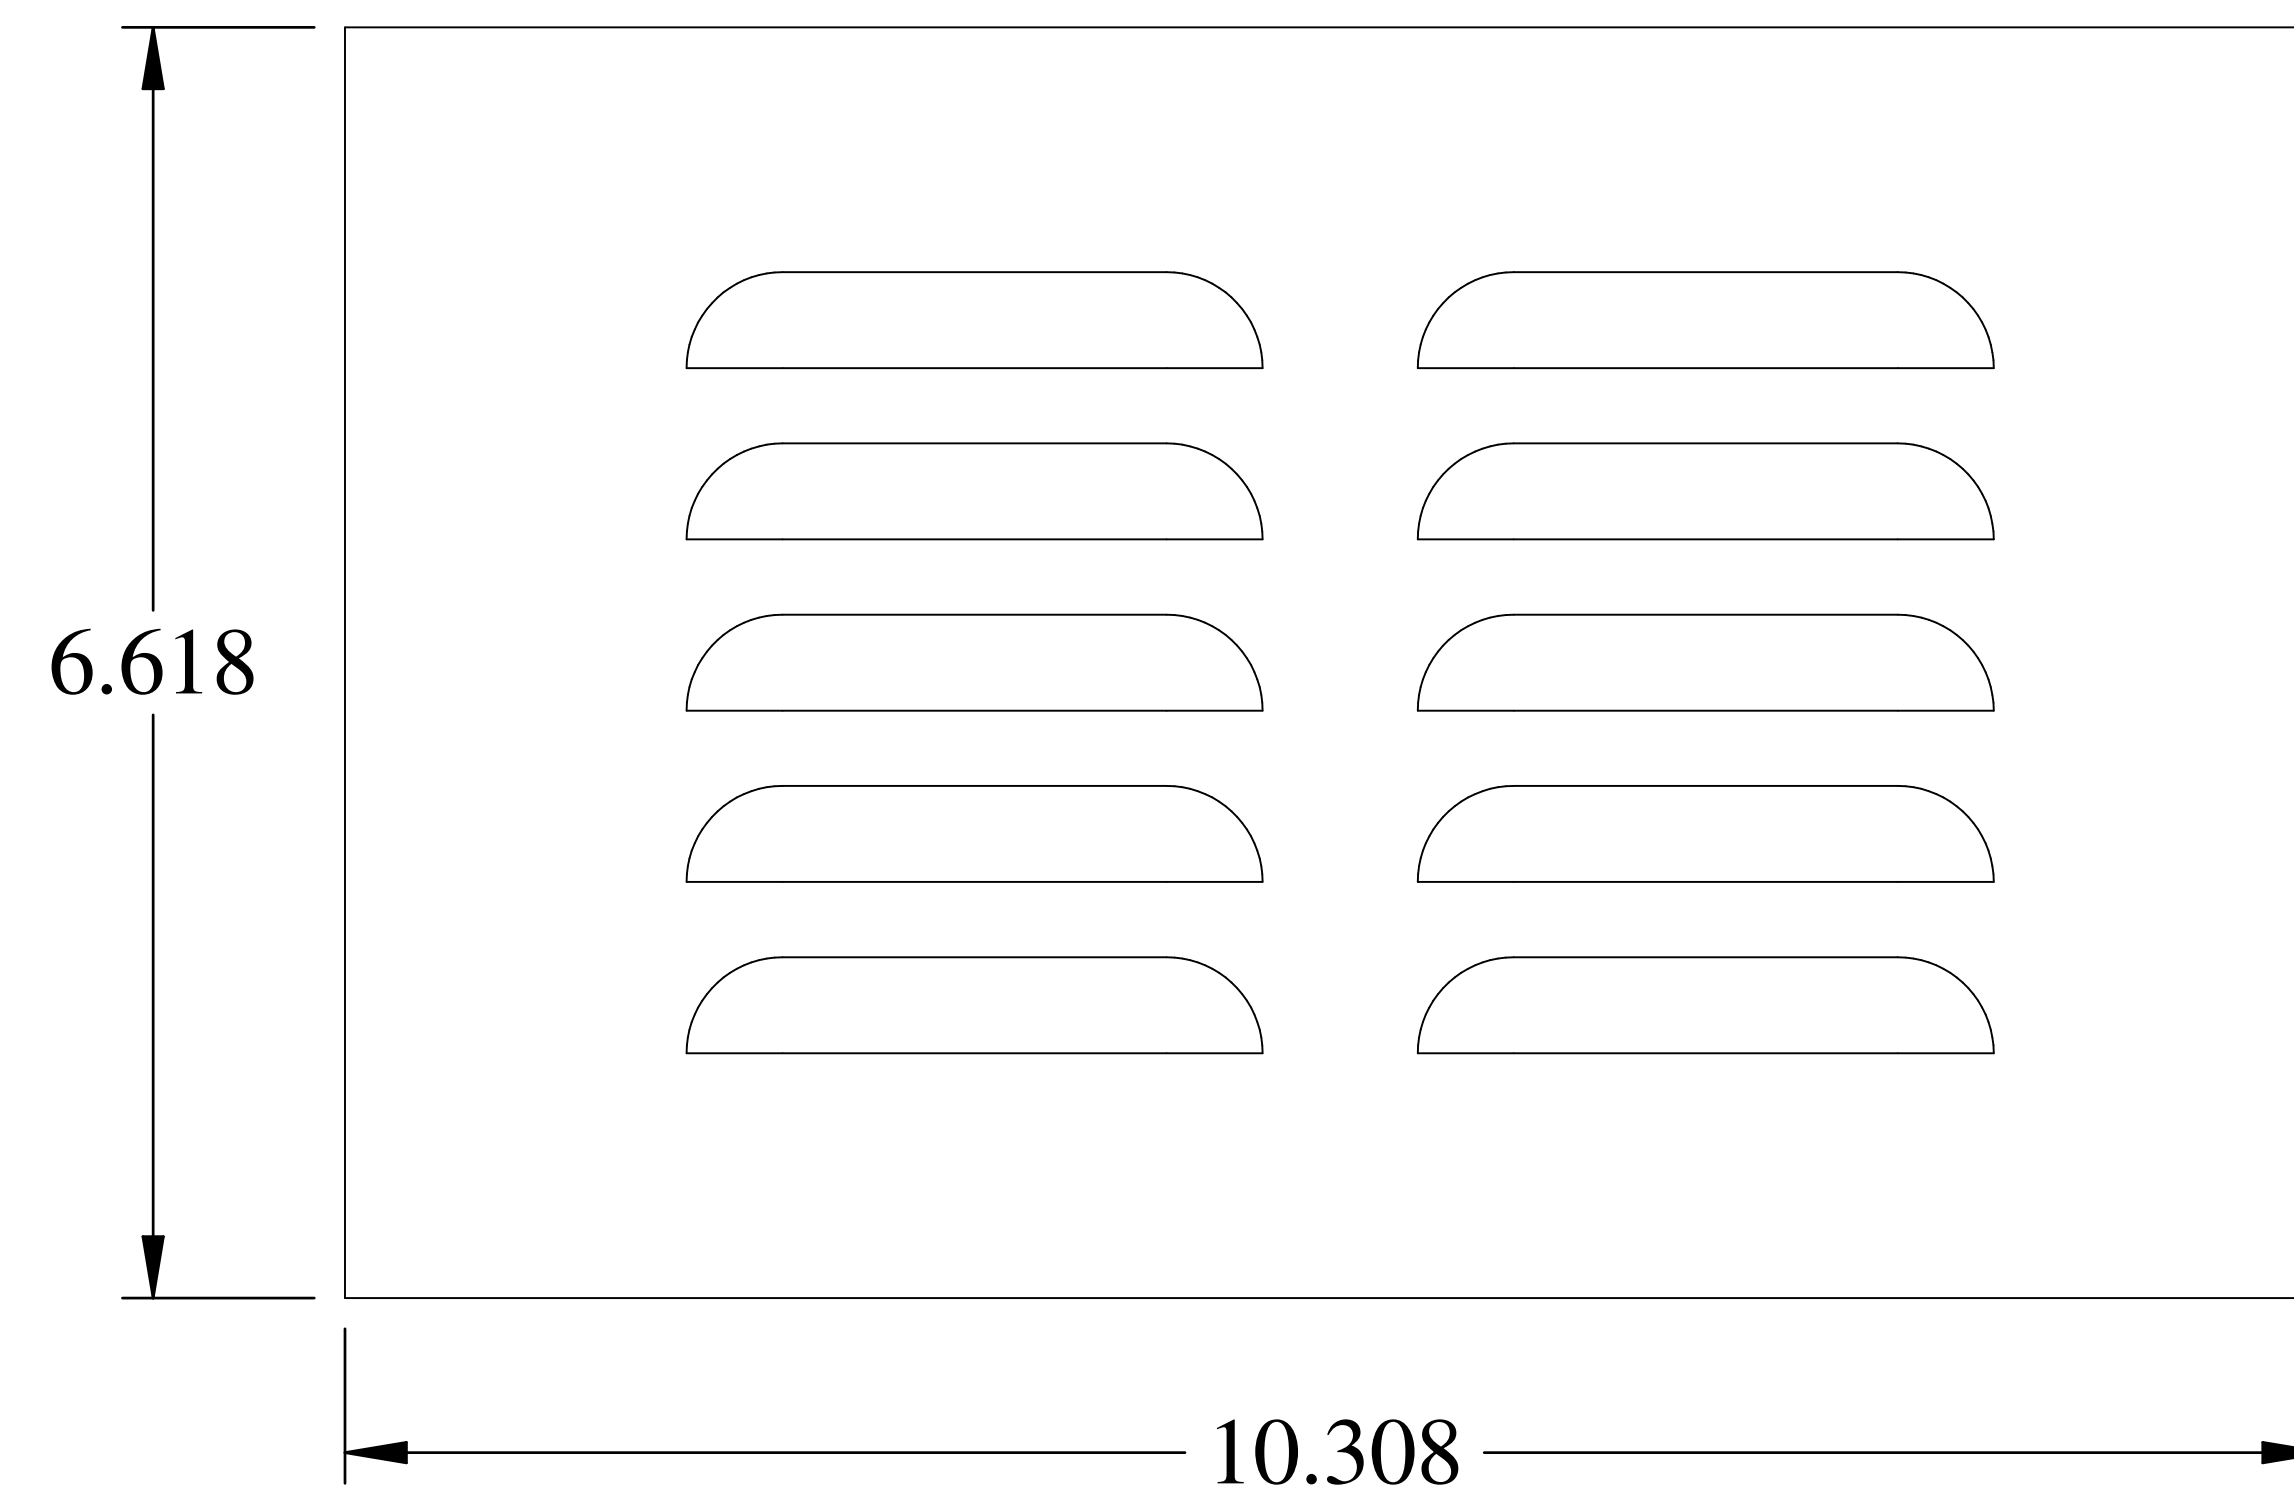

PART No. 1481L3R610GY

for more information visit
www.hammfg.com

Data subject to change without notice

Isometric drawing Not to Scale

ISOMETRIC VIEW

BACK VIEW

SIDE VIEW

FRONT VIEW