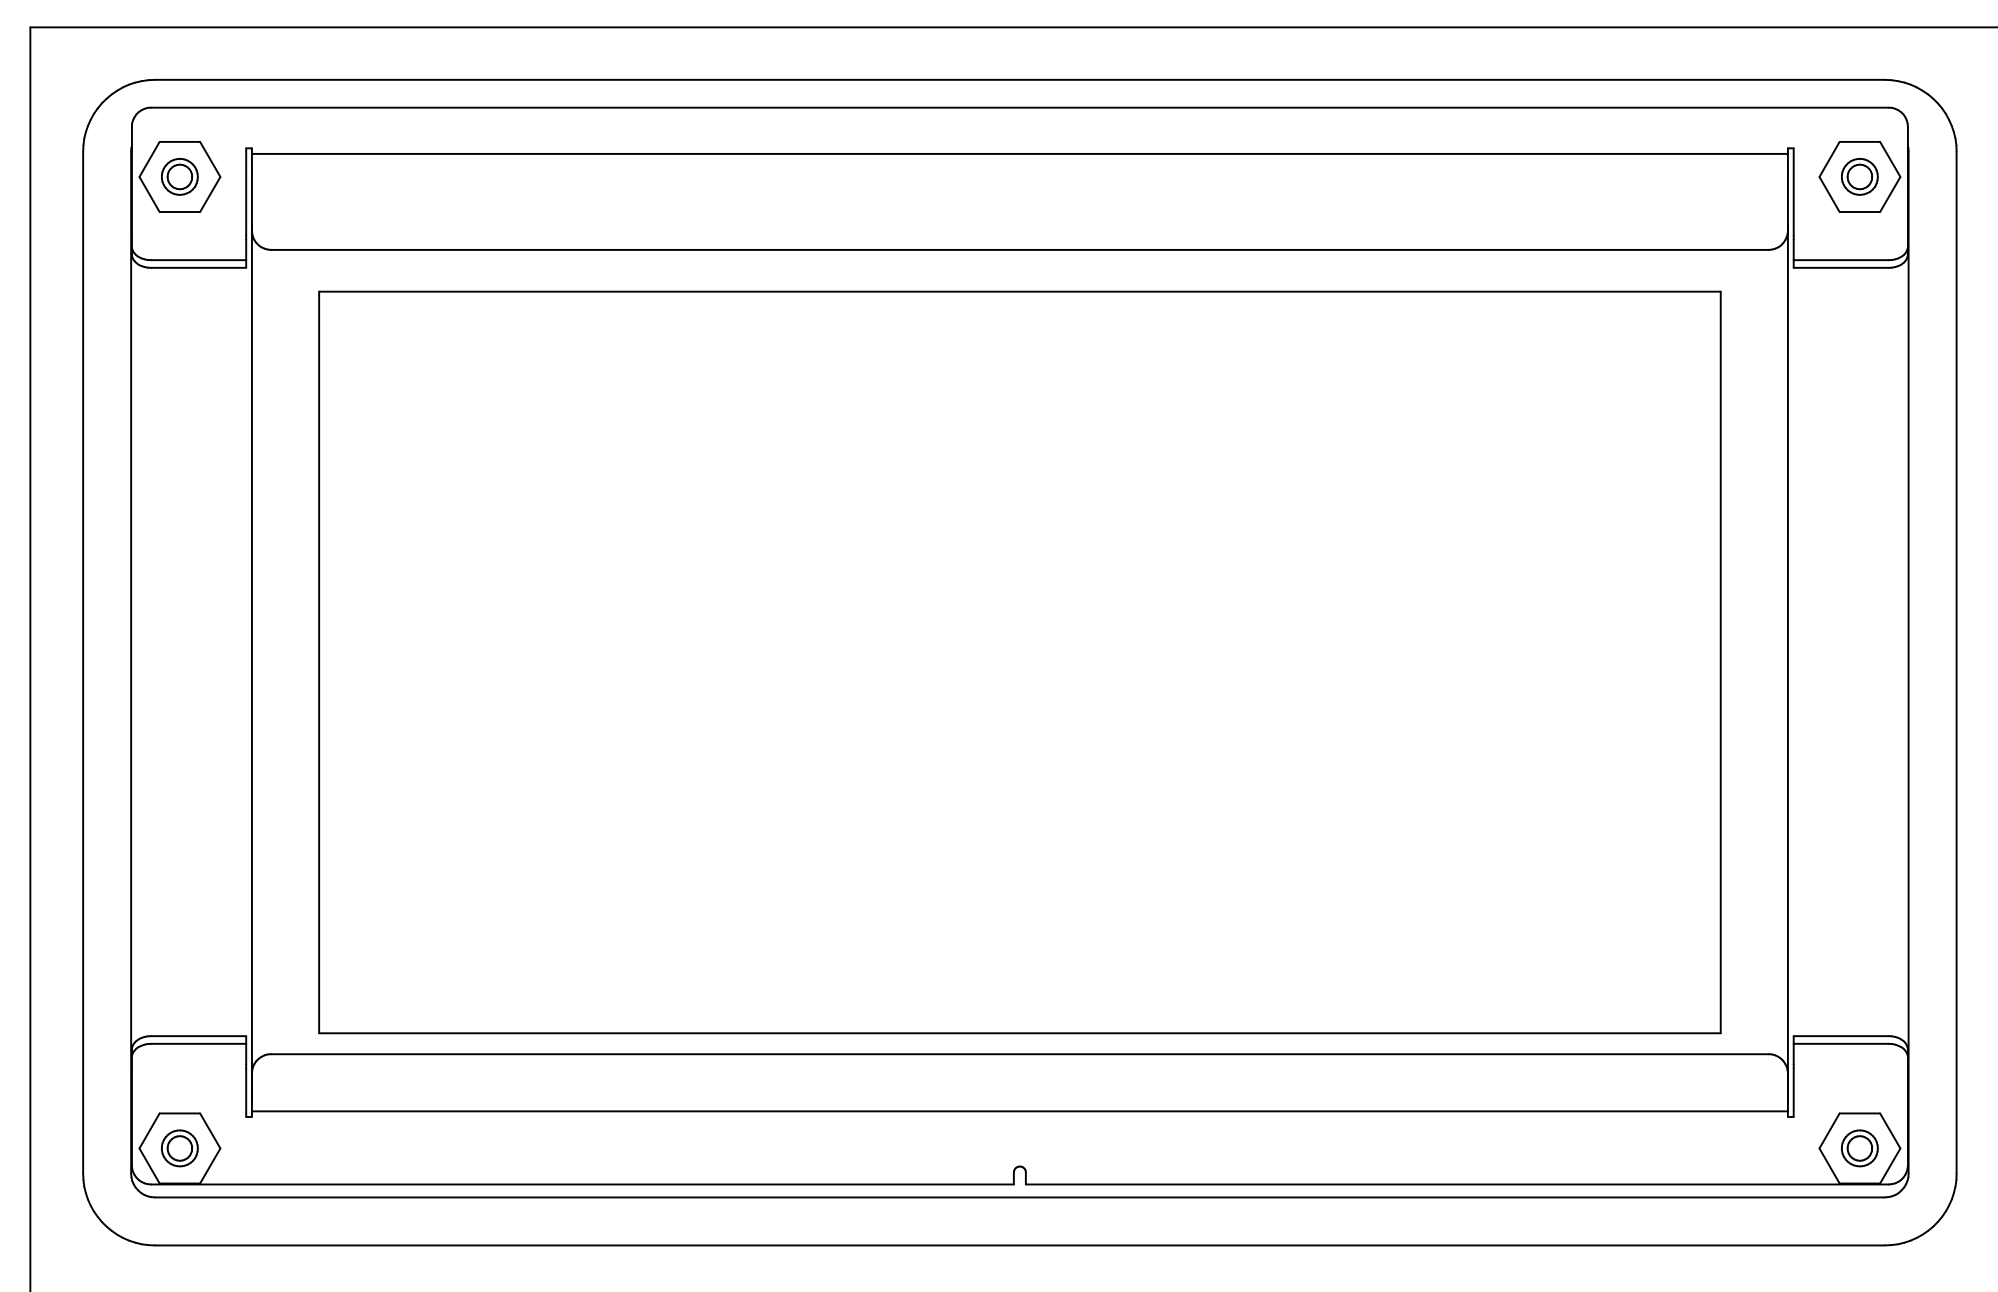

PART No. 1481L3R610GY

for more information visit
www.hammfg.com

Data subject to change without notice

Isometric drawing Not to Scale

ISOMETRIC VIEW

BACK VIEW

SIDE VIEW

FRONT VIEW